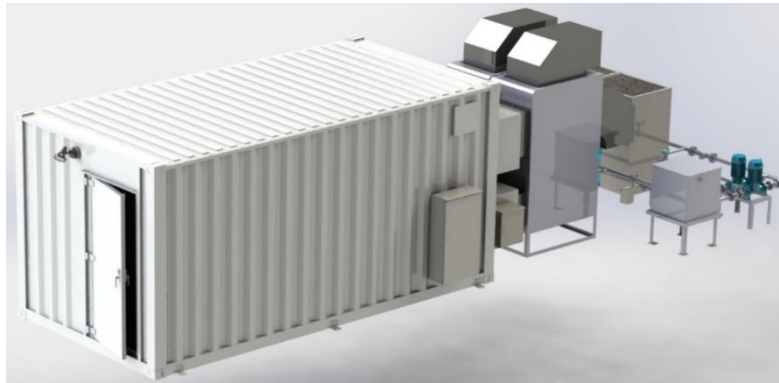

The first “M:MDC” container that was installed in the MIRAIT ONE Ikebukuro Technology Center and began operation will not only provide computing power to users, but also be open for various technical verifications and tours for those who are interested.

## Overview of M:MDC (Morgenrot Mobile Data Center)

Image of External Appearance